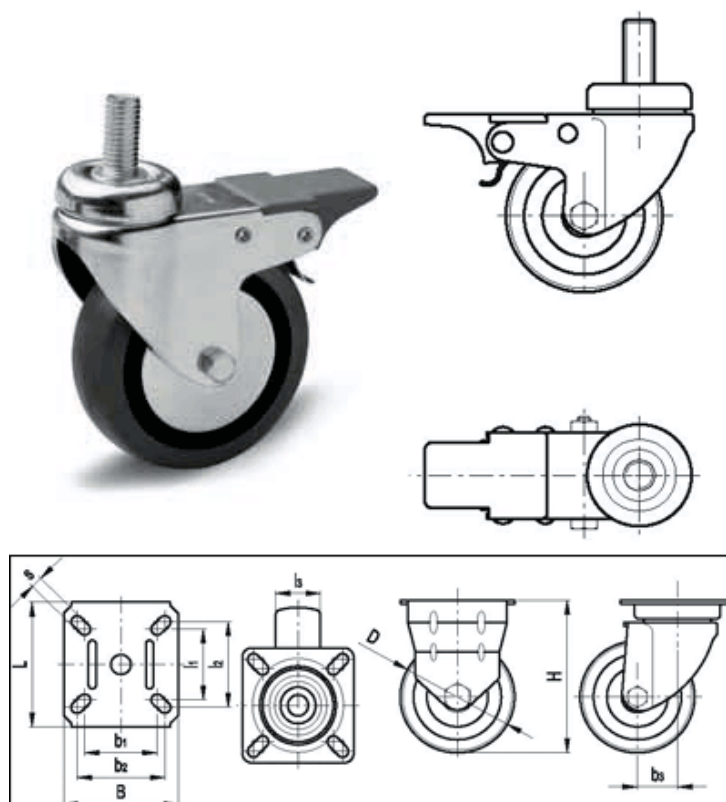

Article number: 2314452201

Description: E+G rubber wheel 452201
RE.C7-050-CBF Turning plate with brake

Measures

B	= 55	H	= 66
b3	= 24	L	= 55
Code	= 452201	l3	= 20
d	= M8	p	= 15
D	= 50	R	= 76
d1	= 35	s	= 6
Dynamic load (N)	= 350	Type	= RE.C7-050-CBF
g	= 210		